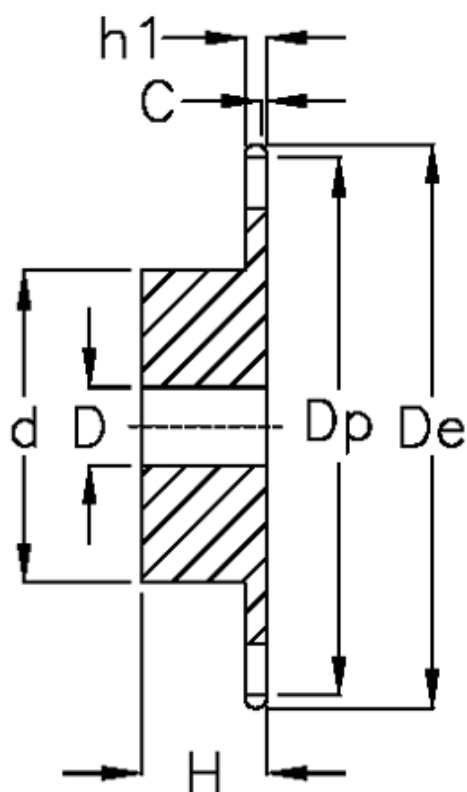

Article number: 616011006012

Description: Sprocket 10 B-1 Z=12 simplex  
predrilled

## Measures

C = 1.6

d = 42

D =  $12 \pm 0,5$

De = 68

Dp = 61.34

For chain size = 5/8" x 3/8"

For chain type = 10 B-1

H = 30

h1 = 9.1

Number of teeth = 12